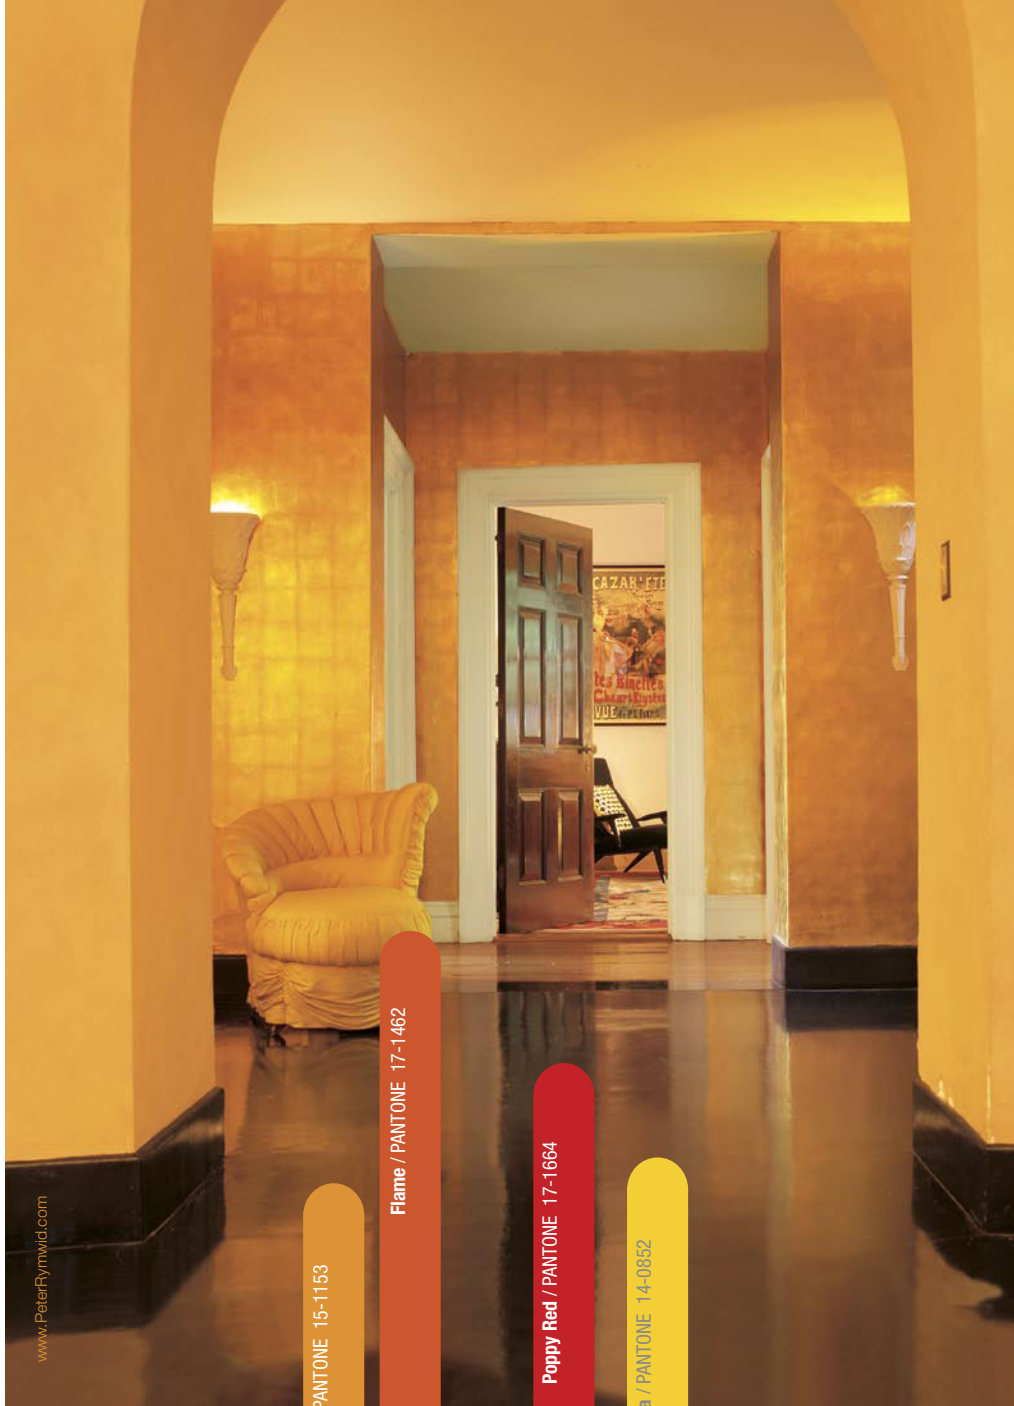

mélange

Friendly, warming, nurturing hues invite you to enjoy the convivial atmosphere.

Flavored by melon, apricot, strawberry and orange, Mélange is an assortment of tantalizing shades guaranteed to stimulate the visual appetite. In addition to the warm fruit flavors, and feeding the need for fresh, vital combinations, there is a toasty tan, a vibrant poppy red, a vivacious yellow — all well-grounded by a balancing blue and a rustic khaki.

www.PeterRymwid.com

Apricot / PANTONE 15-1153

Flame / PANTONE 17-1462

Poppy Red / PANTONE 17-1664

Freesia / PANTONE 14-0852